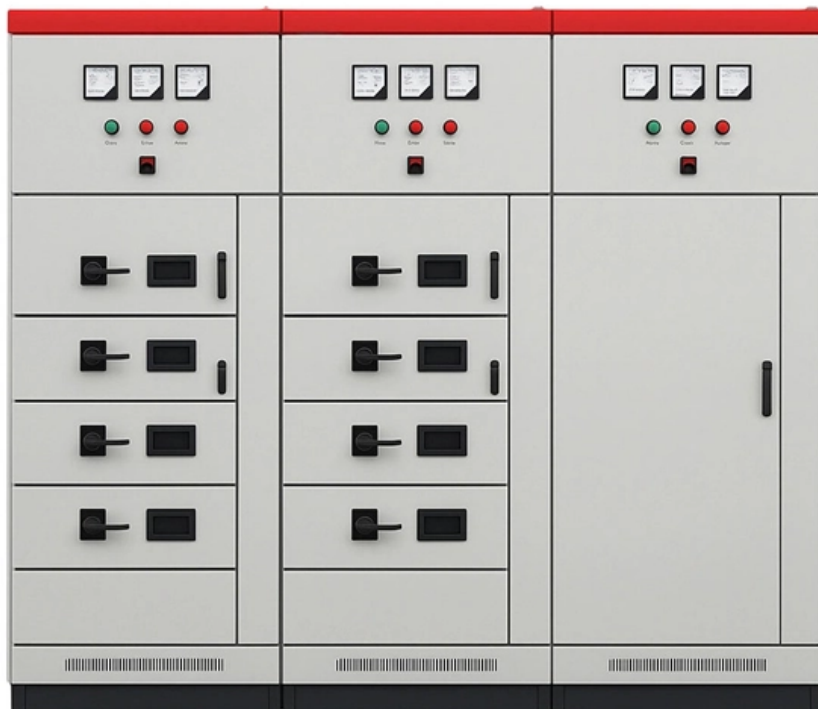

# Low-mounted terminal box

## Low-mounted terminal box

---

## Miniature Rail-Mount Terminal Blocks , WAGO

---

The WAGO Miniature Rail-Mount Terminal Blocks TOPJOB® S with operating slots or push-buttons feature a compact design, making them ideal for connections in