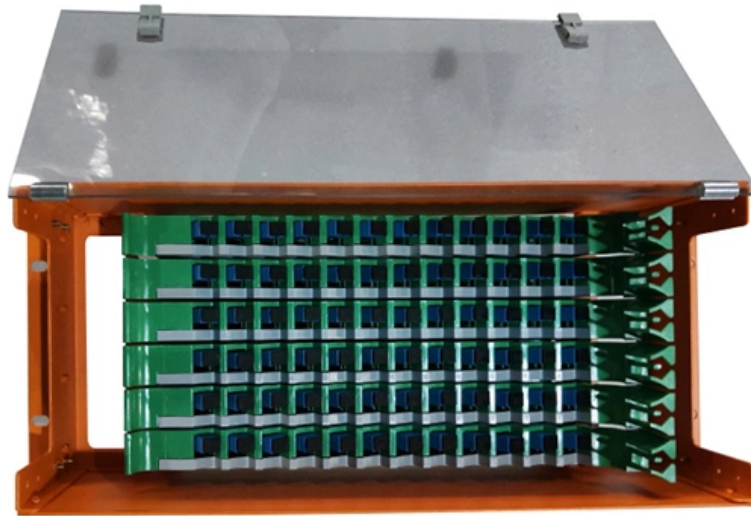

Luxembourg Door-to-Door Transport Co-packaged Photonics OSFP

Luxembourg Door-to-Door Transport Co-packaged Photonics OSFP

Send a Parcel from Luxembourg , Ecoparcel

Ecoparcel helps you to send parcel from Luxembourg easily and in a single quote, get dozens of offers from trusted door-to-door couriers that will take great care of your package.

Co-packaged optics (CPO): status, challenges, and solutions

This section mainly discusses 2D/2.5D/3D silicon photonic co-packaging module developed by IMECAS, 2D MCM photonic module package issues, and the challenges of silicon photonic wafer-level