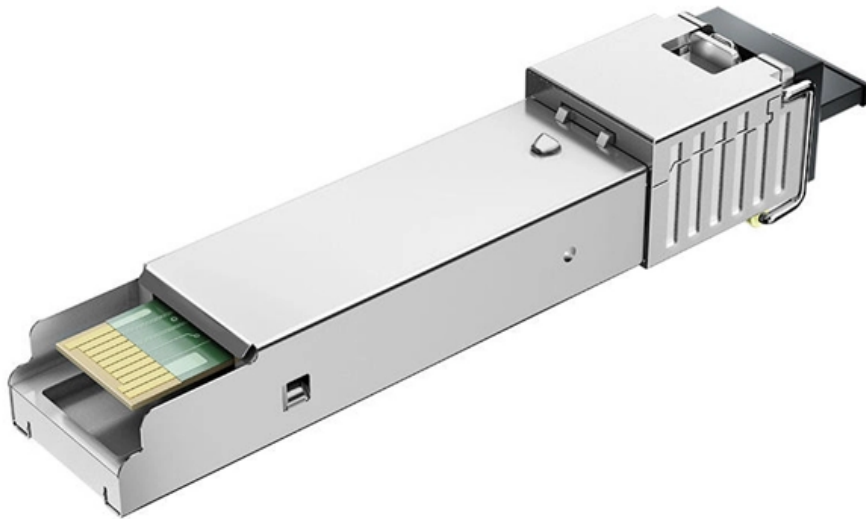

Maldives Stainless Steel Mesh Cable Tray

Maldives Stainless Steel Mesh Cable Tray

Cablofil R15/100S6 316L Stainless Steel Wire Cable Tray Stand-Off

316L stainless stand off bracket providing offset wall or ceiling support for wire mesh trays. Suits 50 to 200 mm trays and enables hinged horizontal alignment. Pickled finish delivers high corrosion

SS316 Stainless Steel Mesh Cable Tray System

Excellent ventilation and heat dissipation performance, which can save the loss in the process of power transmission; 2. Simple installation and low cost; 3. The grid

Stainless Steel Wire Mesh Cable Tray

The stainless steel wire mesh cable tray is the flexible solution in which the cables are easily accessible during cleaning and inspection. It is widely used in building

Clevermesh Stainless Steel Wire Mesh Cable Tray

CleverMesh 1000mm Straight Wire Mesh Cable Tray is a lightweight, durable, and high-performance cable management solution designed for organized routing of power, data, and communication