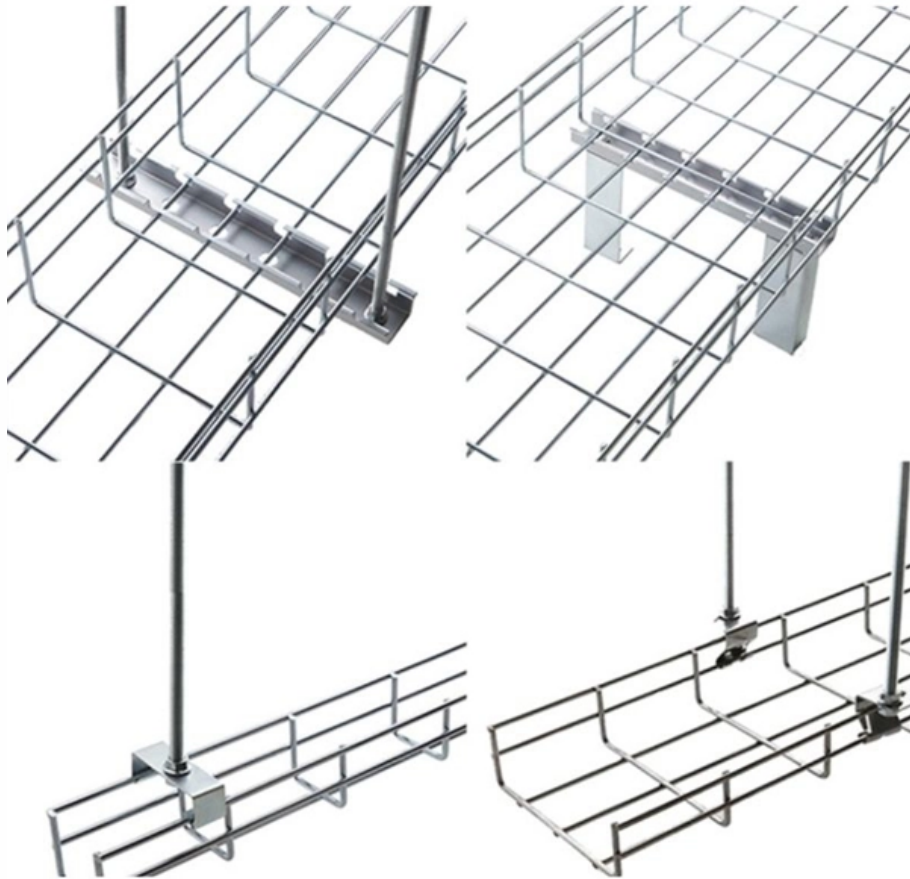

Malta Liquid-Cooled Switch 100G

Overview

The VX6940 is a 6U VPX non-blocking L2/L3 switch built around a Broadcom® 72 × 10GbE port high-density switch with 100G uplinks capability offering 720 Gb of I/O bandwidth. The DynaNET 100G-01 is a high performance switch for Automotive and rugged applications, where extreme levels of performance, reliability and compactness are required. It also has front panel I/O which can be used to connect the system to external data sources. As a result of continuous research and development efforts in energy-saving and sustainable solutions, Accton introduced a two-phase immersion-cooled 100G switch module for high-speed cloud computing. The density of data center deployments keeps increasing to satisfy the growing demand for. Don't miss out on new products and exclusive promotions! © 2026, Intercomp Malta.

Malta Liquid-Cooled Switch 100G

VX6940

The VX6940 is a 6U VPX non-blocking L2/L3 switch built around a Broadcom® 72 × 10GbE port high-density switch with 100G uplinks capability offering 720 Gb of

High-Performance Coolers for Optimal PC Cooling