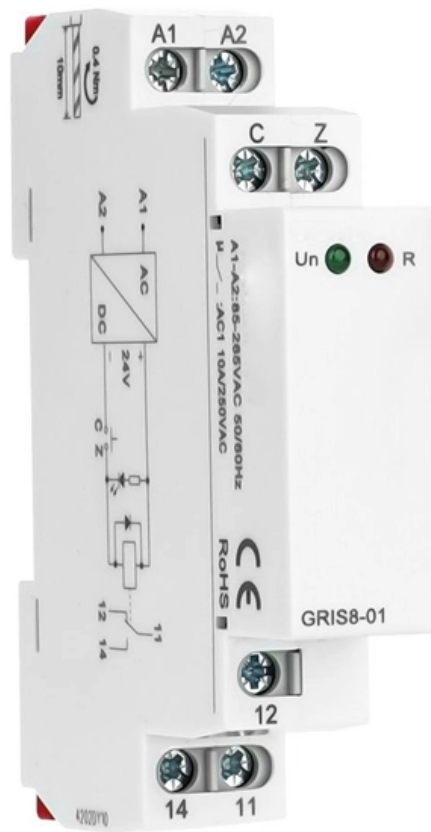

Manufacturer of 1000mm deep cold aisle racks