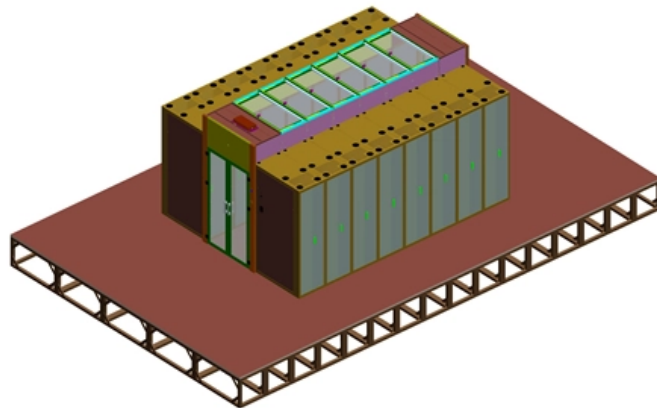

Marie Phenolic Cable Tray

Marie Phenolic Cable Tray

A Comprehensive Guide to Tray Cable

Since cable trays do not fully enclose cables, which would be the case with cable raceway or ducts, tray cable must conform to strict requirements to

Cable Tray , Wire Mesh, Ladder Tray and More Wire Management

Cable trays and baskets are designed to help support and route cable bundles in an organized manner along ceilings or walls. Shop for cable tray systems now.

Cable Trays & Baskets , Electrical Cable Tray Solutions

What are Cable Trays & Cable Baskets? A cable tray is a cable management system that enables the safe and secure transport of wires across open areas and provides cable protection against

Phenolic Cable Tray / Cable Bridge

It is a full-closed cable trays, which is applied to the laying of cables, telecommunications cables, thermocouple cables and other highly sensitive

Phenolic resin fiberglass cable tray epoxy resin