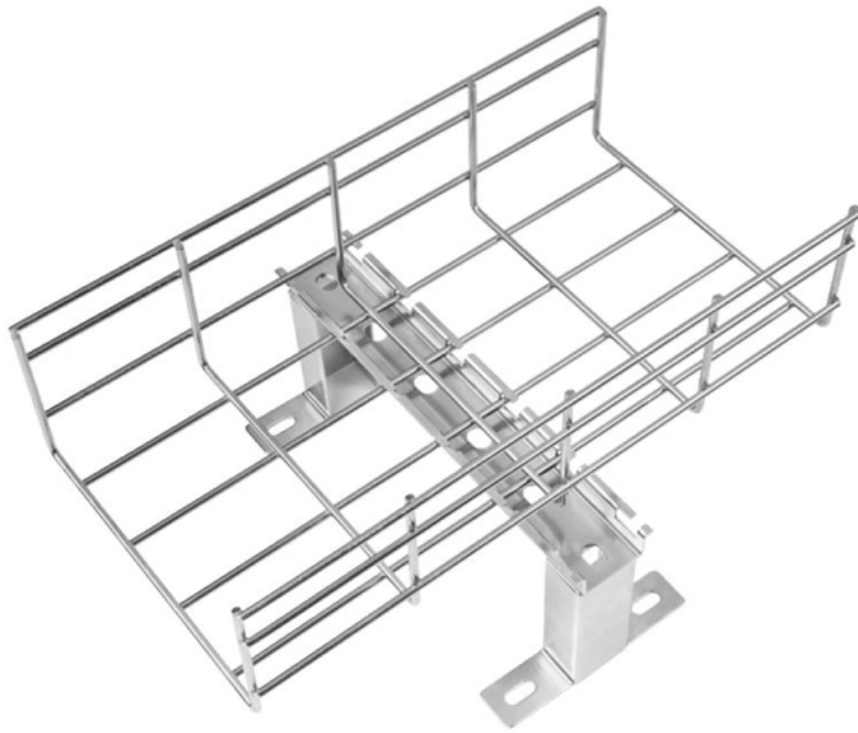

# **Metal trough-type enclosed cable trays**

## Metal trough-type enclosed cable trays

---

## Cable Tray

---

Cable Tray Cable trays are mechanical support systems that provide a rigid structural system for electrical cables, raceways, and insulated conductors used

## **Solid Bottom Cable Tray**

---

Solid Bottom Cable Tray Husky Trough Tray is a cable tray consisting of ventilated or solid bottom contained within longitudinal side members. Our solid bottom trough