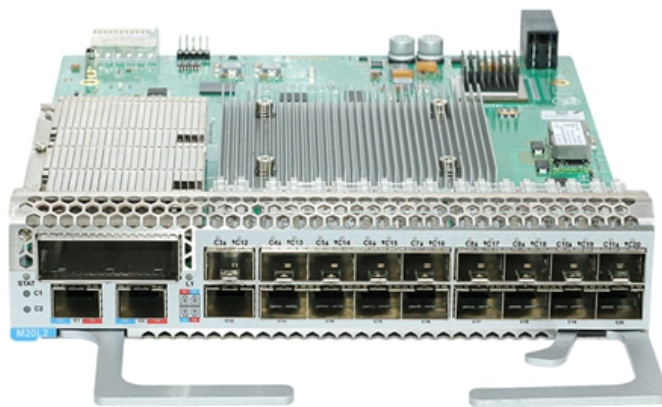

Network rack height 1200mm

Network rack height 1200mm

47U 800x1200mm SR Server Rack

Environ SR800 server rack, 800mm wide, 1000 or 1200mm deep. 29U, 42U or 47U. Grey, white or black. 1300kg load, removable base panels, sliding cable entry slot.

APC 24U Server Network Rack (Easy Rack Series)

Discover the APC 24U Server Network Rack (Model ER6422) 1198H x 600W x 1200D mm, designed for robust server and network equipment management.

Medium Density Closed NRS 800 Series Racks

Netrack manufactures Medium Density Closed Racks NRS 800 Series Ultra rigid Enhanced Racks for high density application in data centers & server room. Call

Standard Server Rack Dimensions: Depth, Width,

TS IT Rack Guide Specifications

7.2 universal mounting rails support installation of industry standard 19" rack mount server, network and electronic components, infinitely depth variable attached to depth stays.