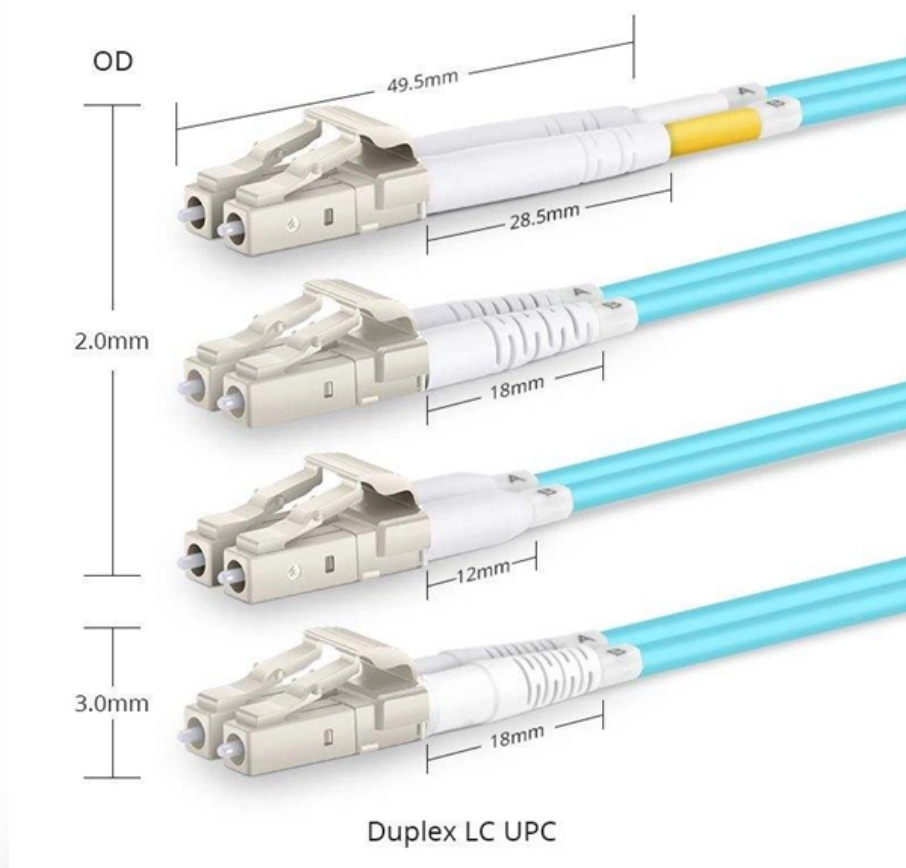

Nordic cable tray elbows are available in a full range of specifications

Nordic cable tray elbows are available in a full range of specifications

5"

5" - 15" Horizontal 90° Elbow - Fiber Cable Tray Channel Straight channel sections support and carry cables horizontally throughout a fiber cable routing system.

CABLE TRAY, CABLE LADDER, CABLE TRUNKING CATALOGUE

Fitting and accessories. with the same or different width of the cable run. All fittings are available in sizes and types corresponding to the straight cable tray sections. These fittings are including: elbow,

cable tray system

All fittings are available in sizes and types corresponding to the straight cable tray sections. Elbows - Horizontal and vertical elbows enable directional and elevational

changes,

30° Horizontal Elbow , Cable Tray Systems , PUPCO