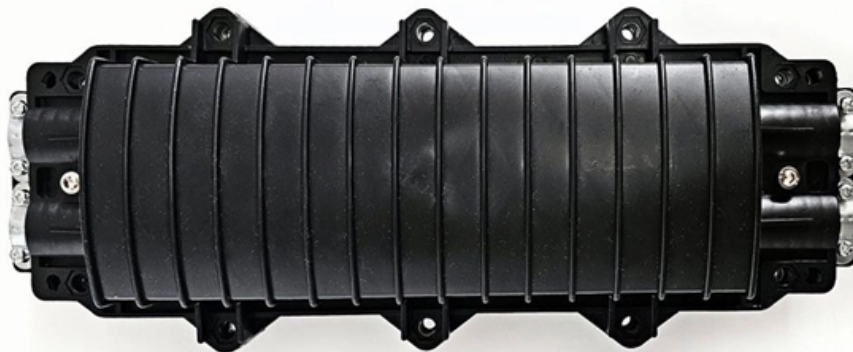

# **Om4sc fiber optic adapter European and American standards**

### **Amazon : VANDESAIL 5 Pack Fiber Optic Adapter Cable LC Male to SC**

---

Low-Loss Industrial Standard: Built to meet stringent low-loss industrial standards, this fiber optic sc to lc adapter cable ensures minimal signal attenuation and superior performance, making it suitable for