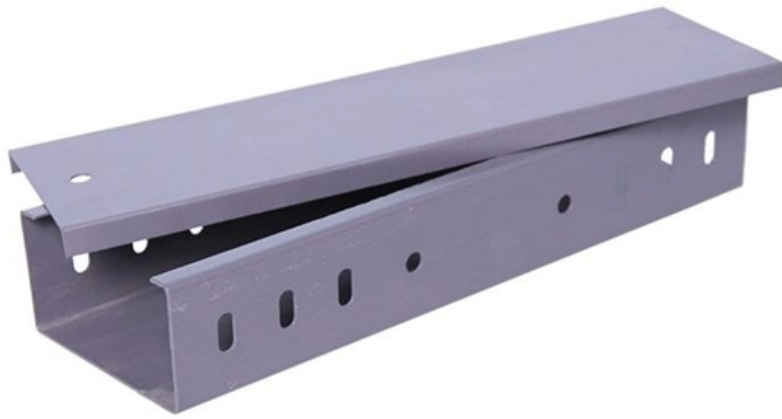

Outdoor power distribution box with bottom inlet and bottom outlet

Outdoor power distribution box with bottom inlet and bottom outlet

Outdoor Electrical Boxes , McMaster-Carr

Choose from our selection of outdoor electrical boxes, including outlet boxes and covers, weatherproof outlet boxes and covers, and more. Same and Next Day Delivery.

Waterproof Distribution Box , IP65 Plastic DIN Rail

Built for outdoor reliability, each waterproof distribution box in our AT & HT range balances sealing, materials, and serviceability--so your projects stay safe and

SURAILEC 30 Amp Generator Power Inlet Box,

Unique Bottom-Facing Outlet: Featuring a bottom-facing outlet, our outdoor generator box uses specially designed cable entry holes to prevent debris from

Outdoor In Ground Power Box , Weatherproof , Kent Stainless

Our Outdoor Ground Box comes with 32A power connections, audio connections or even potable water inlet feeds. The receptacles are weatherproof and perfect for use in outdoor market areas which may

Outdoor Power Distribution Boxes: The Backbone of