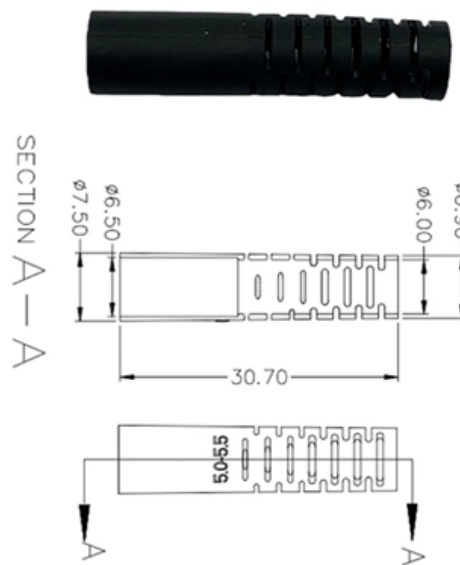

Outdoor power distribution box with hollowed-out back