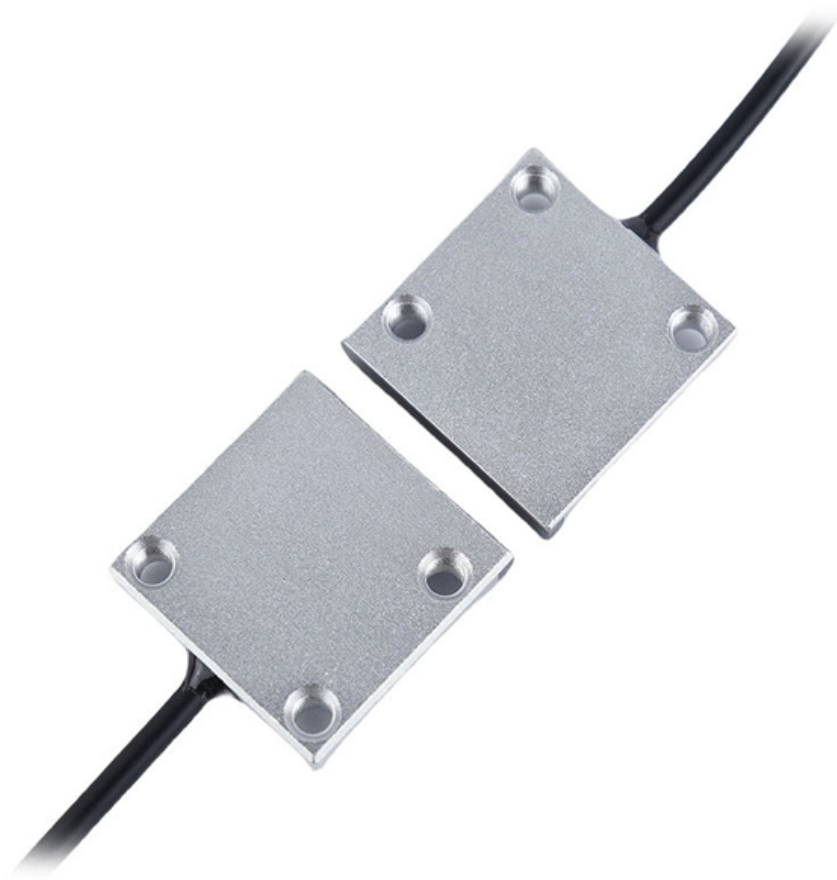

Peru SC Fiber Optic Adapter

Peru SC Fiber Optic Adapter

Fiber Optic Couplers and Adapters - FiberShack

Whether you're going from 1.25mm LC Fiber to 2.5mm SC Fiber, need an FC to LC Adapter for your Power Meter, or want to extend an existing Fiber Cable, we have

FC to SC APC Simplex Fiber Optic Adapter Datasheet , FS

A fiber optic adapter, sometimes also called a coupler, is a small device designed to terminate or link the fiber optic cables or fiber optic connectors between two fiber optic lines. The FC-SC Hybrid Fiber

SC Adapters - Sanwa Technologies

Featuring a convenient push-pull mechanism, the SC Series is designed for single-mode, multi-mode, and APC applications and offers the most reliable optical fiber

Fibre Optic Adapters , SC To SC Adapters , RS

They are used to bridge the gap between a cable to cable fibre connections and sometimes known as a mating sleeve or a hybrid adapter. They come in different connection variations, either, single, double