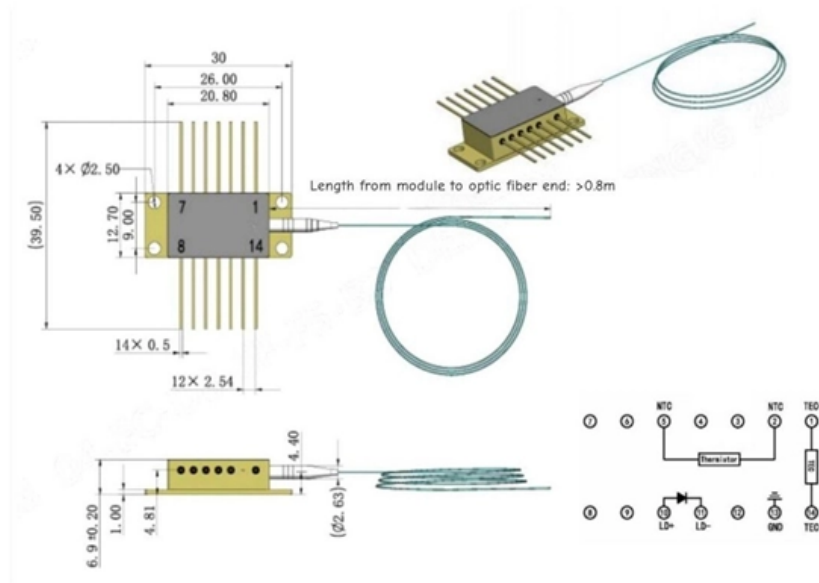

PoE Switch Wireless Aggregation

Outline drawings
mm

PoE Switch Wireless Aggregation

TP-Link TLSG2210P Desktop Switch Price in Bangladesh

TP-Link TLSG2210P 8 Port Gigabit Smart PoE Switch in Bangladesh The TP-Link TL-SG2210P 8 Port Gigabit Smart PoE Switch is a business-class smart managed networking solution designed for

HPE Aruba Instant On 1960 48-Port 1G/10G PoE+ Switch , JL809A

The HPE Aruba instant On 1960 JL809A is a smart managed PoE+ switch with 40 x 1G PoE+, 8 x 1G PoE++, 2 x 10G and 2 x 10G SFP+ ports (600W).

PoE+ Series Switches Link Aggregation Configuration Guide

Port aggregation is binding the physical ports with the same attribute together, so as to establish a logic channel. To aggregate multiple physical ports into a logical channel, you can use static aggregation