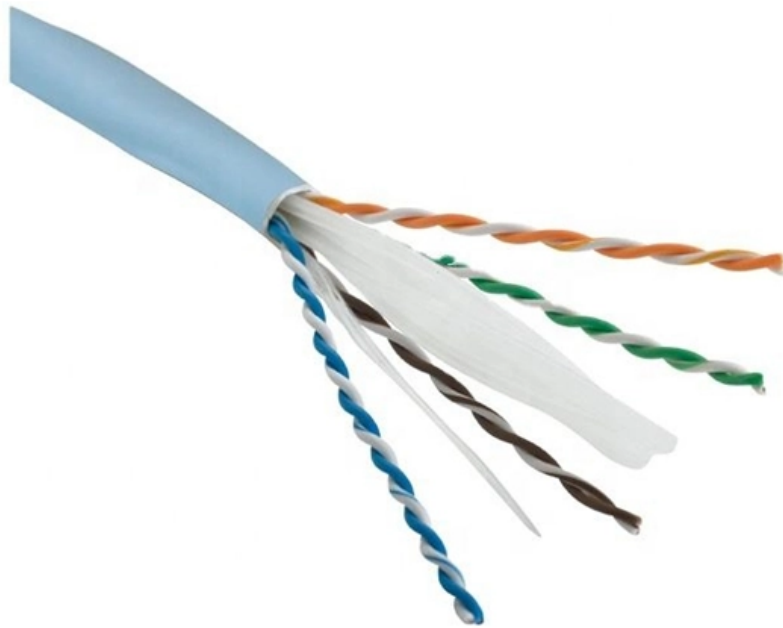

Power Meter Battery Model

Overview

, Garmin Rally, Favero Assioma): Some use rechargeable batteries lasting 20–50 hours per charge, while coin cell versions last about 100–120 hours. Based on extensive testing, Garmin recommends the following battery types for the Vector™ 3 and Rally™ 100/200 series power meter systems. Measuring your power on the bike is one of the best ways to track your cycling progress, giving you live and recorded data on how many Watts you produce at any given time during a ride. Typically built into pedals, crank arms, or chainsets, most power meters use Bluetooth to deliver real-time data. You are able change the battery more easily and faster than ever before Do you need further help?