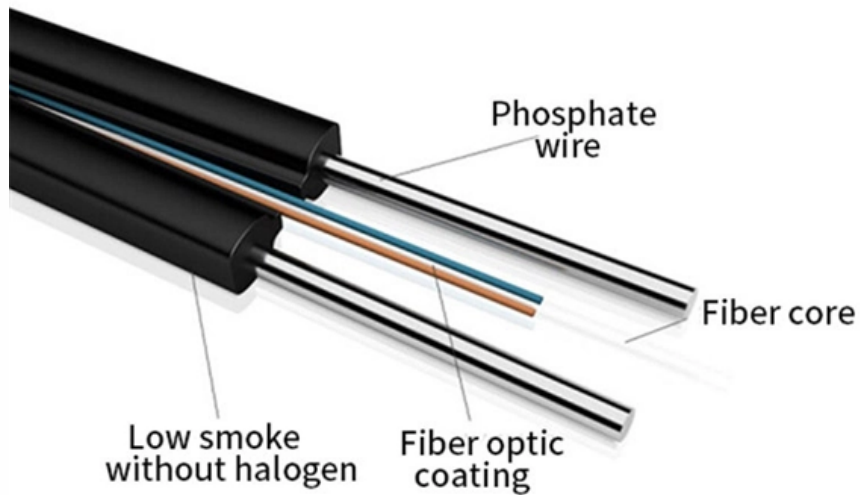

EIT Opto-Routing

Price of Explosion-proof Industrial Sockets and Distribution Boxes