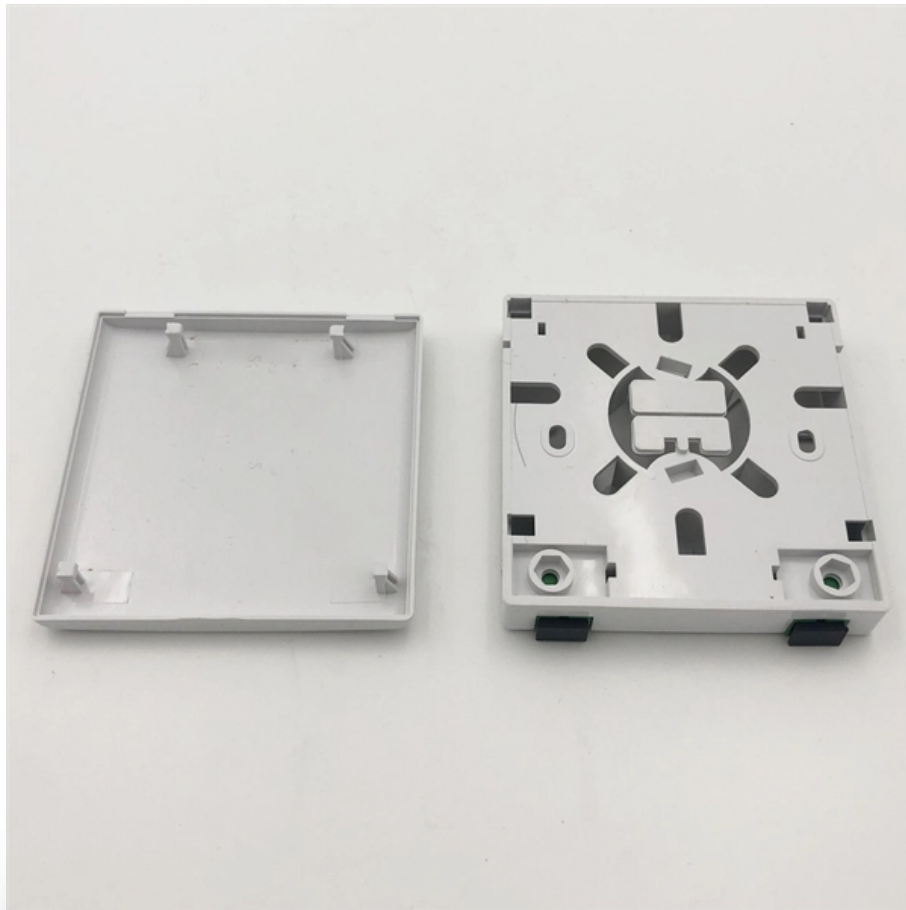

# **Price of Norwegian Relay Protection 12-Core Fiber Optic Relay Tray**

### 12-Way Fiber Tray

---

A 12-Way Fiber Tray, also known as a 12-core fiber optic termination tray, is a vital component in structured fiber optic cabling systems. This tray is designed to organize, protect, and facilitate the

## Fiber Splice Tray 12 Cores

---

This 12 Core Fiber Splice Tray does not contain any technical functions, and the design is simple. The importance of 12 Core Fiber Splice Tray for protecting fibers