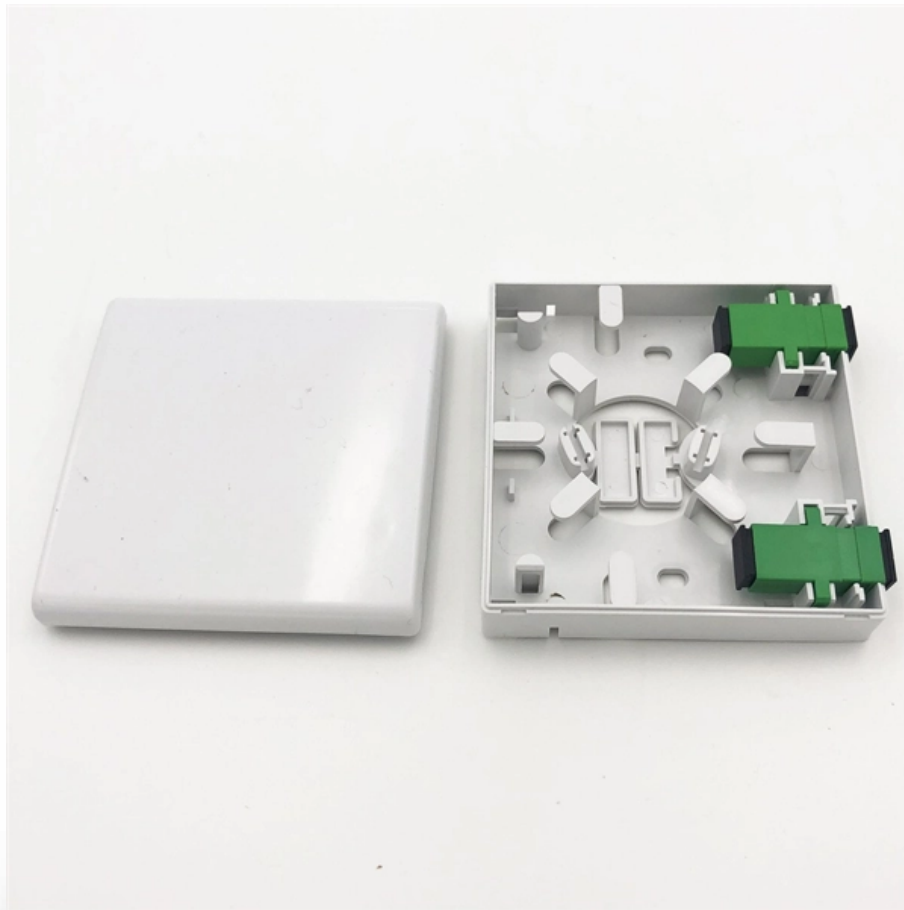

# **Price of Smart Waterproof Junction Box for Base Stations in Mali**

## Price of Smart Waterproof Junction Box for Base Stations in Mali

---

### IP68 electrical waterproof junction box made by

---

IP68 Metal Waterproof Junction Box Test Kamikawa Precision Watch on The extruded aluminum frame and diecast aluminum panels make it extremely

## Explosion Proof Junction Boxes and Enclosures

---

Explosion Proof Junction Boxes and Enclosures 12" x 12" x 6" Hazloc Stainless Steel Junction Box - C1D2 ATEX - 40 Terminals - Type 4X IP66 - 12x0.5" NPT & 1x1" NPT