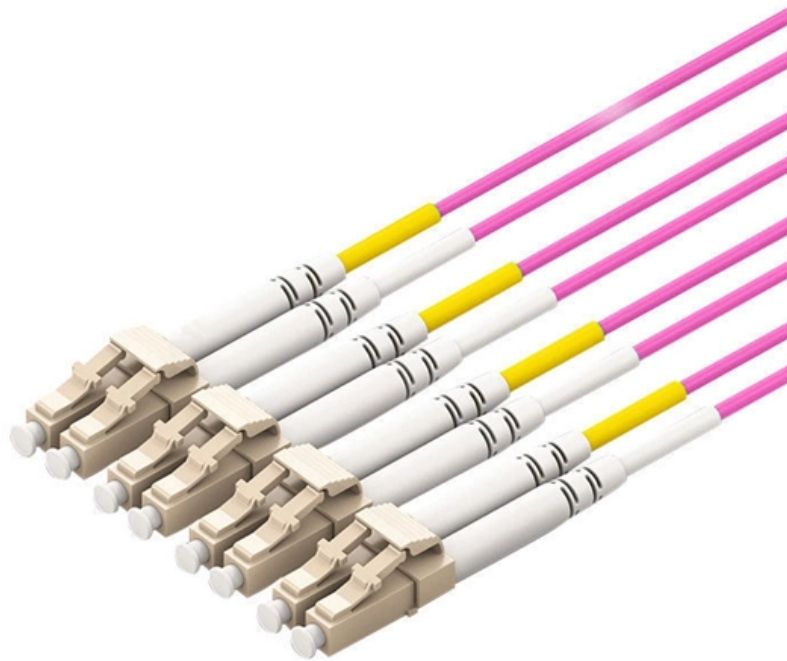

Price of a fiber optic cable junction box with one inlet and five outlets

Price of a fiber optic cable junction box with one inlet and five outlets

Glass Fibre Junction Boxes in JUNG Design

To ensure that the fibre optic connection blends harmoniously into the existing electrical installation, we offer the junction boxes in the design frames of the AS/A, CD and LS ranges. In this way, we create

Fiber Terminal Box vs Junction Box: Key Differences

Compare fiber terminal box vs junction box in functions, applications, and installation. Learn which suits FTTH fiber vs electrical wiring.

Fiber Terminal Box VS. Junction Box: What is the

SC/APC 1 Port FTTH Fiber Wall Outlet, Surface Mount

Shipping cost not included. This 1 port FTTH fiber wall outlet is a small-sized end-user home termination box that designed for the connection between optical fiber