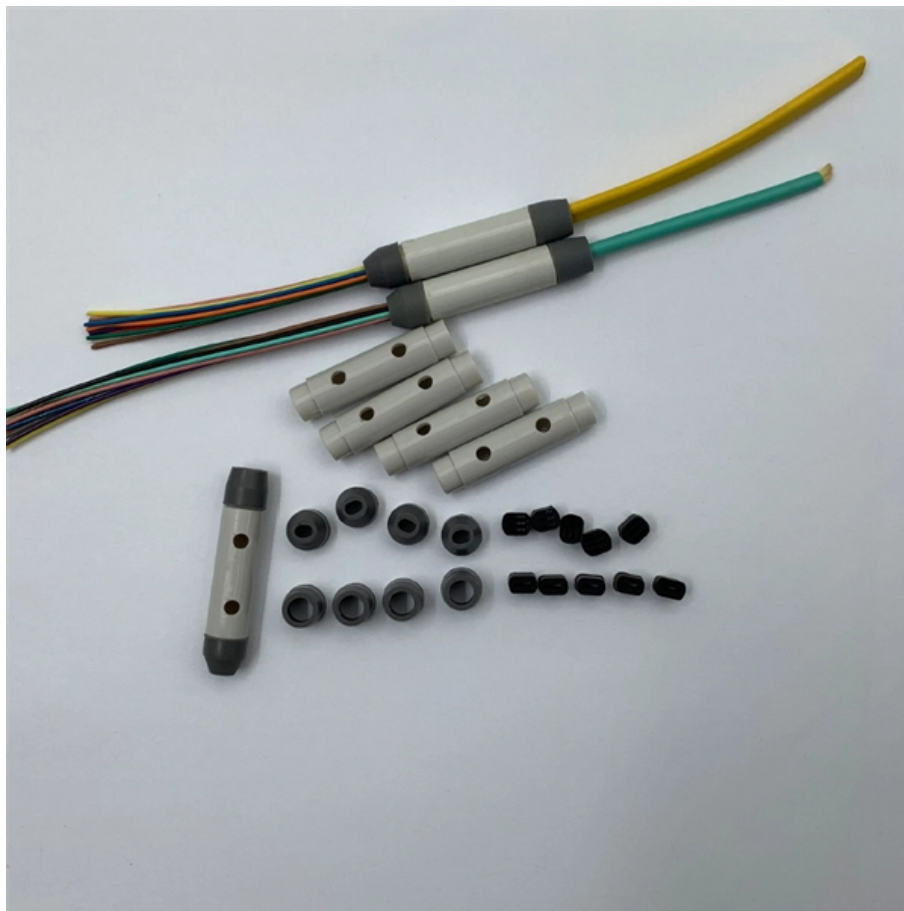

Price quote for Polish dual-optical-electro-electrical switch

Price quote for Polish dual-optical-electro-electrical switch

1+1 Optical Line Protection Switch (OLP), LC/UPC

FS optical line protection switch features 1+1 backup with less than 25ms fast switch to ensure data transmission uninterrupted when malfunction or power-off occurs.

MSE Supplies offers Dual 2x2 Bypass Opto-Mechanical Bi-directional Fiber Optic Switch. This Optical Switch connects optical channels by redirecting an incoming

unsupervised_topic_modeling/topics/en/15/100/50/topics at master