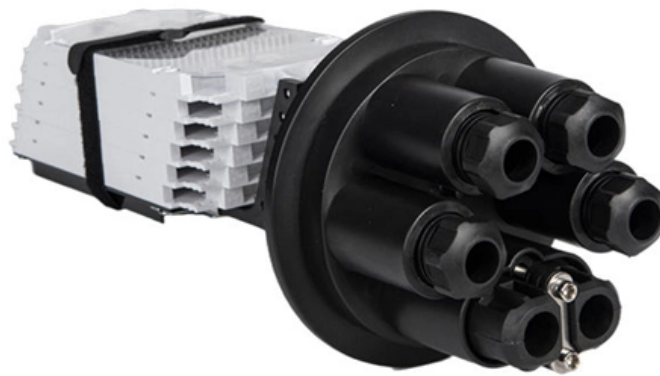

Price range of Bahamian cast aluminum explosion-proof distribution boxes

Price range of Bahamian cast aluminum explosion-proof distribution

Atex Certified Junction Boxes, Terminals, Sockets &

Explosion Proof Junction Box / Connectors These explosion proof junction boxes / terminal boxes, plugs, sockets & connectors are for use in explosive atmospheres

Aluminum explosion proof distribution box

Discover efficient aluminum explosion proof distribution box solutions designed for optimal power distribution. Enhance your operations with reliable, durable equipment tailored to your needs.

Atex control stations, explosion protected control units and distribution boxes made stainless steel maritime grade AISI 316L or AISI 304L. Atex Delvalle provides a

Explosion-proof distribution box: the "invisible guard" protecting

An explosion-proof distribution box is a special electrical equipment designed for flammable and explosive environments. Its shell is made of high-strength materials (such as

Explosion-Proof Electrical Distribution Boxes: Applications in