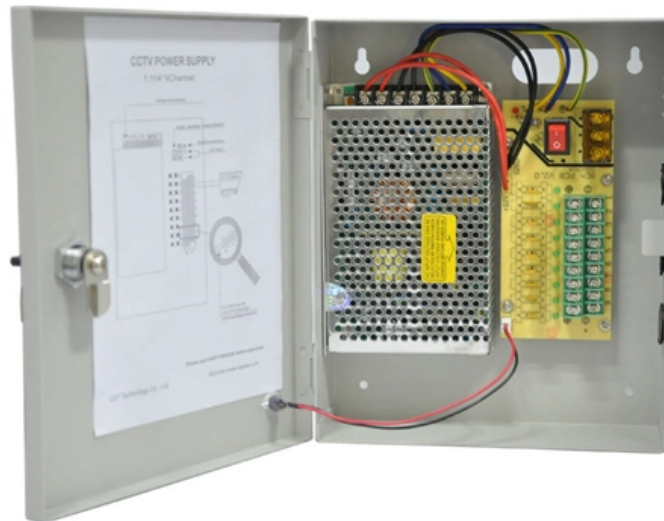

ROG Fiber Optic Router

ROG Fiber Optic Router

ROG Rapture GT-BE98 , Gaming Networking|ROG

The ROG Rapture GT-BE98 Pro is a quad-band WiFi 7 gaming router tailored for next-gen computing, with dual 6 GHz band, speeds of up