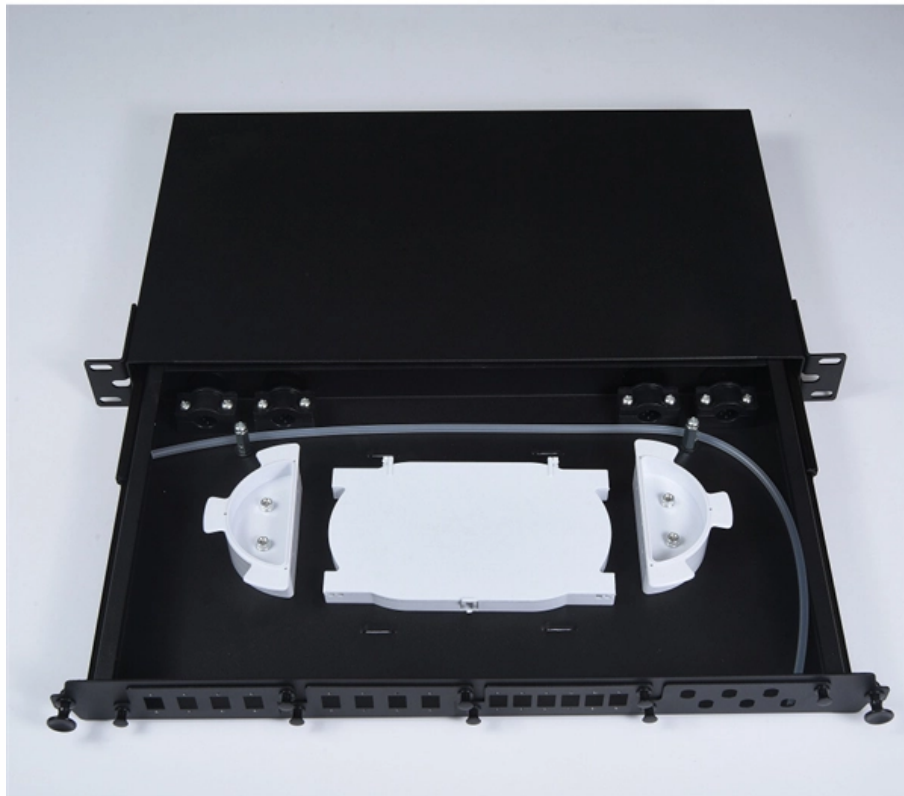

Rwanda power distribution cabinets and boxes

Rwanda power distribution cabinets and boxes

Power distribution electrical enclosure, Power

Find your power distribution electrical enclosure easily amongst the 101 products from the leading brands (Cabur, Safybox, WALTHER WERKE,) on

Small Power Lighting Distribution Unit for Rwanda

SEE-RB21 is a portable, safe, economic and easy to use pre wired low voltage ready board with 2 (Two) sockets,1 (One) lighting lamp and protection area. It has 4

Industrial cabinets and enclosures , , Products ,

Legrand Rwanda Kenya

Designed in fibreglass reinforced polyester, Marina 2 cabinets and enclosures are guaranteed IP 66/IK 10 (standard IEC 62262). Numerous sizes are available for total flexibility of installation to suit your

Power distribution cabinet (Rwanda) Product eSite

Product Description: The power distribution cabinet is a robust enclosure designed to house electrical distribution components. It provides a secure and organized solution for managing the distribution of