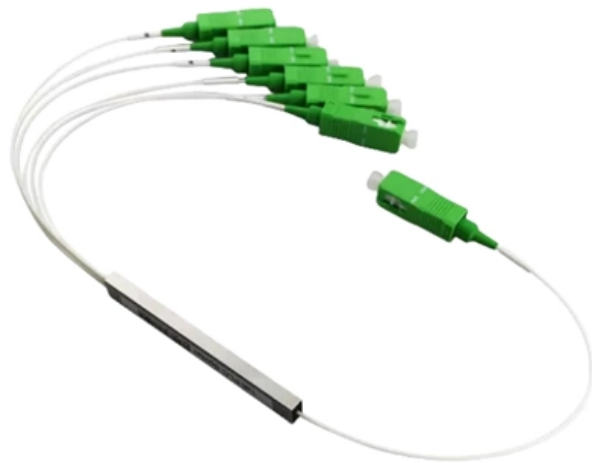

Rz30 distribution box