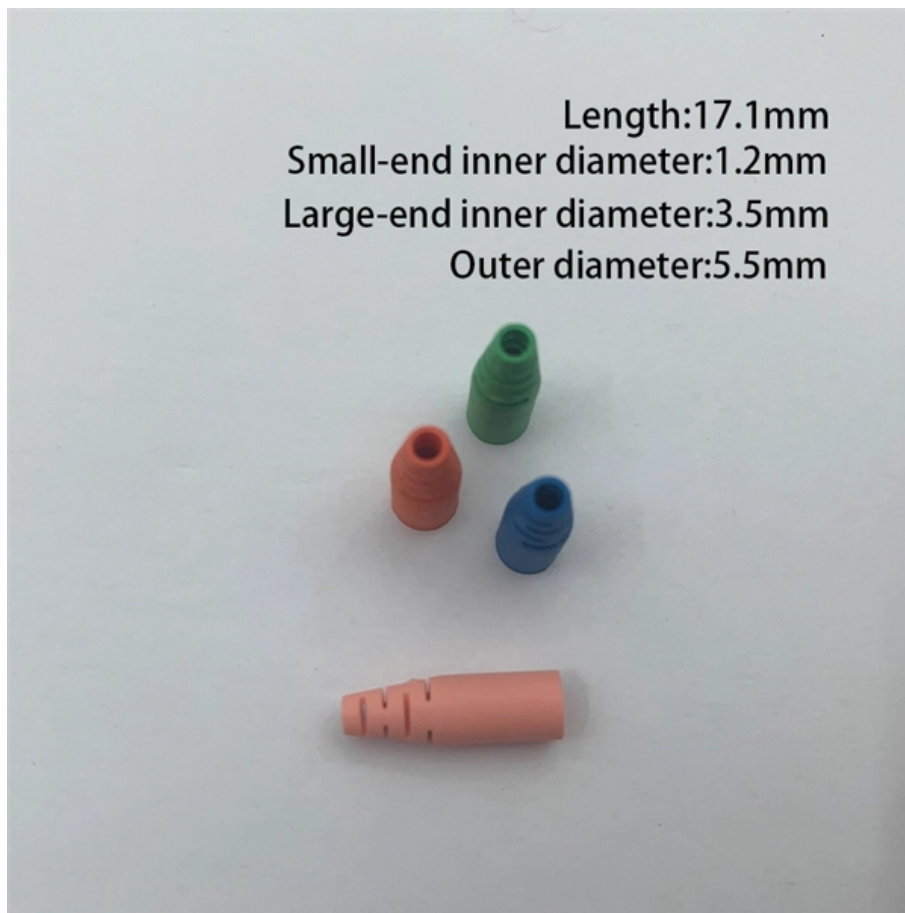

Samoa Gigabit Industrial Switch Manufacturer