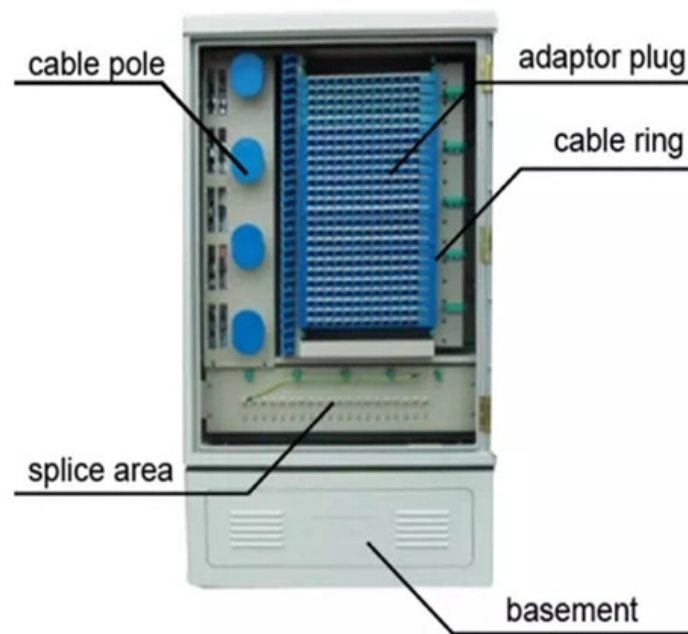

Serbian Agent 8-core Fiber Optic Distribution Box