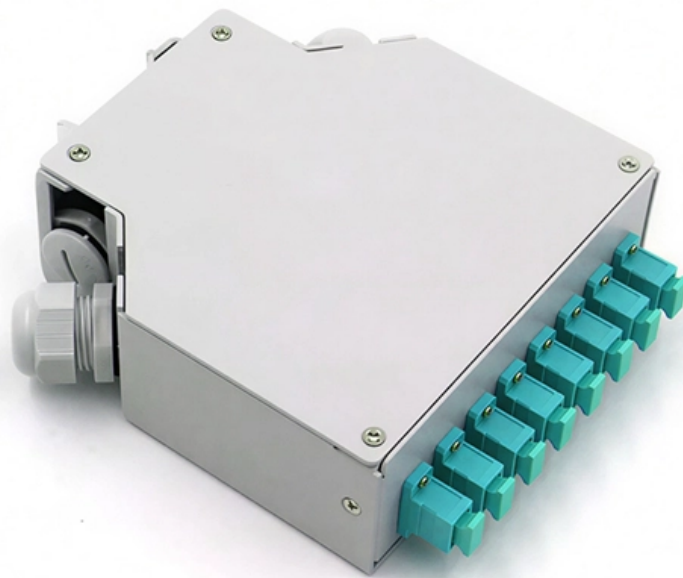

# **Singapore Customs Clearance PoE Switch NRZ**

---

## Singapore Customs Clearance PoE Switch NRZ

---

### Customs Ruling NY N301453

---

The fifth item concerned is the TL-SG1016PE 6-port desktop or rack-mountable network switch. It incorporates 8 ports that support POE, complying with 802.3at standards. Each POE port can

## **S3400-24T4FP 24-Port Gigabit Ethernet L2+ PoE+**

---

Buy S3400-24T4FP Layer 2+ PoE+ Switch on FS , 24x 10/100/1000BASE-T RJ45 and 4x 1G RJ45/SFP Combo ports. Support QoS, ERPS, QSPF, Voice