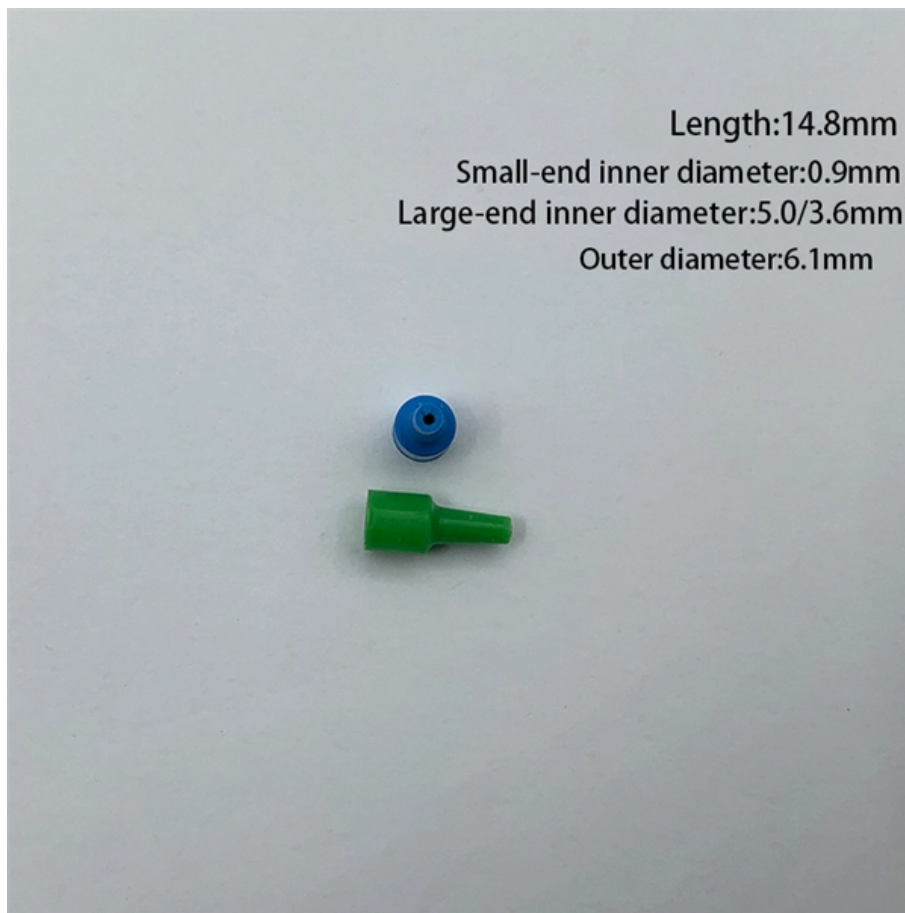

# **Single-mode dual-core fiber optic patch cord Ic-Ic 15 meters**

## **Single-mode dual-core fiber optic patch cord lc-lc 15 meters**

---

## **2 Meters LC to LC UPC Outdoor Armored Fiber Patch Cable, 9/125Um Single**

---

LC/UPC to LC/UPC, TPU Jacket, Duplex, Single Mode 9/125um, 7mm Cable Diameter, Industrial Outdoor Armored Fiber Optic Patch Cord "Special Design": This outdoor armored fiber optic patch