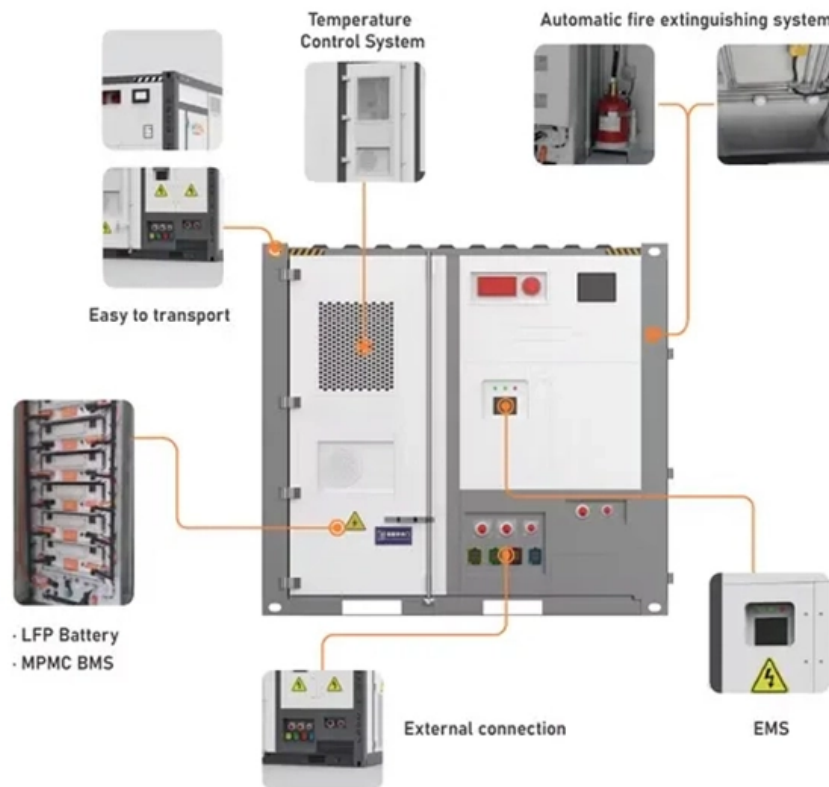

Spanish PoE Switch LPO

Spanish PoE Switch LPO

SWITCHES PoE , Características y Configuraciones.

¿Qué son exactamente los switches PoE? Sigue leyendo y descubrirás cómo este dispositivo puede revolucionar tu red.

PoE Switches

Stonet P116GC is a standard 18-port POE switch that provides 16 GE POE ports, 2 Gigabit Uplink ports. Ports 1~16 have POE power capability and can be used such as Power over Ethernet devices.

What is Power Over Ethernet (POE)?

A Power over Ethernet switch (POE switch) is a network switch with built-in Power over Ethernet injection. Simply attach other network devices to the

Switch PoE: Guía Completa