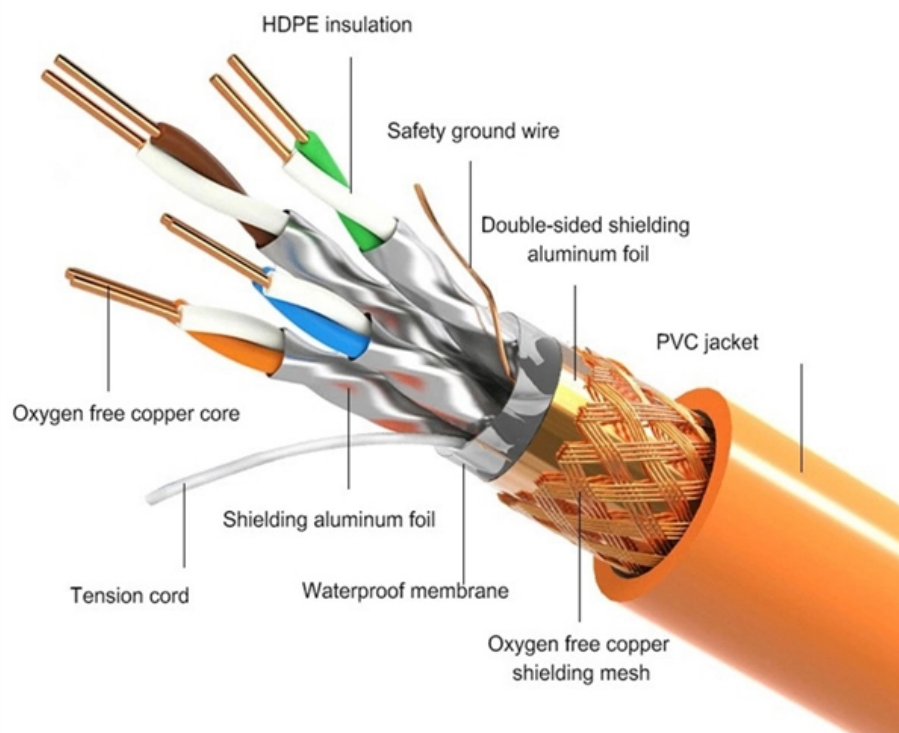

Switch port to optical port

PRODUCT DETAILS

Switch port to optical port

Optical Transceiver: 400G, 800G, 1.6T and the Leap to

Learn how 400G, 800G, 1.6T, and 3.2T optical transceivers--powered by silicon photonics and CPO--are updating AI, cloud,

Switch Port VLAN Assignment (Trunk & Access Ports)

Switch Port VLAN Assignment (Trunk & Access Ports) Configuring VLANs (Virtual Local Area Networks) on switch ports is essential for network segmentation and