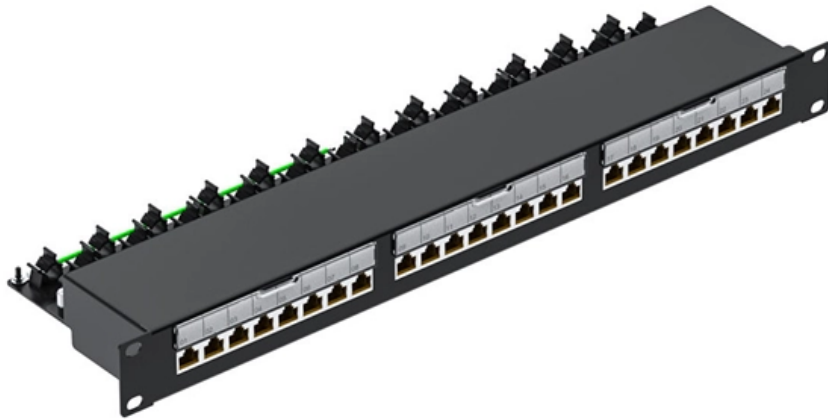

Syd distribution box

Syd distribution box

Distribution boxes - For modular and decentralised

Modern automation solutions are becoming increasingly decentralised. As a result, you need distribution systems that can be easily integrated into the common

SYD-25 Portable Bridge Frame Hole Puncher Wire Channel Distribution

Buy SYD-25 Portable Bridge Frame Hole Puncher Wire Channel Distribution Cabinet Box Sink Hydraulic online today! Dear Sir/Madam, Thank you for visiting our store! ?The quality of our products is

SYD-25F Hydraulic Opener CH-25 Bridge Distribution Box Stainless

Buy SYD-25F Hydraulic Opener CH-25 Bridge Distribution Box Stainless Steel Plate Punching Machine R online today! Dear Valued Customer, We're thrilled to have you explore our store! ?Our products

SYD-25 Stainless Steel Drilling Machine Sink Line Trough Distribution

Find many great new & used options and get the best deals for SYD-25 Stainless Steel Drilling Machine Sink Line Trough Distribution Box Opener at the best online prices at eBay! Free