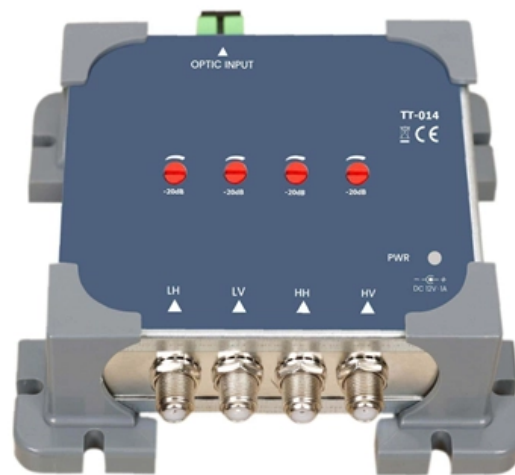

# TP-Link 2 5 PoE Switch

## **TP-Link 2 5 PoE Switch**

---

## **Omada BE3600 Dual-Band Ceiling Mount Wi-Fi 7**

---

Omada BE3600 Dual-Band Ceiling Mount Wi-Fi 7 Access Point, Adapter Included, 2.5 G Port, Omada SDN, Cloud Management, Seamless AI Roaming, PoE,