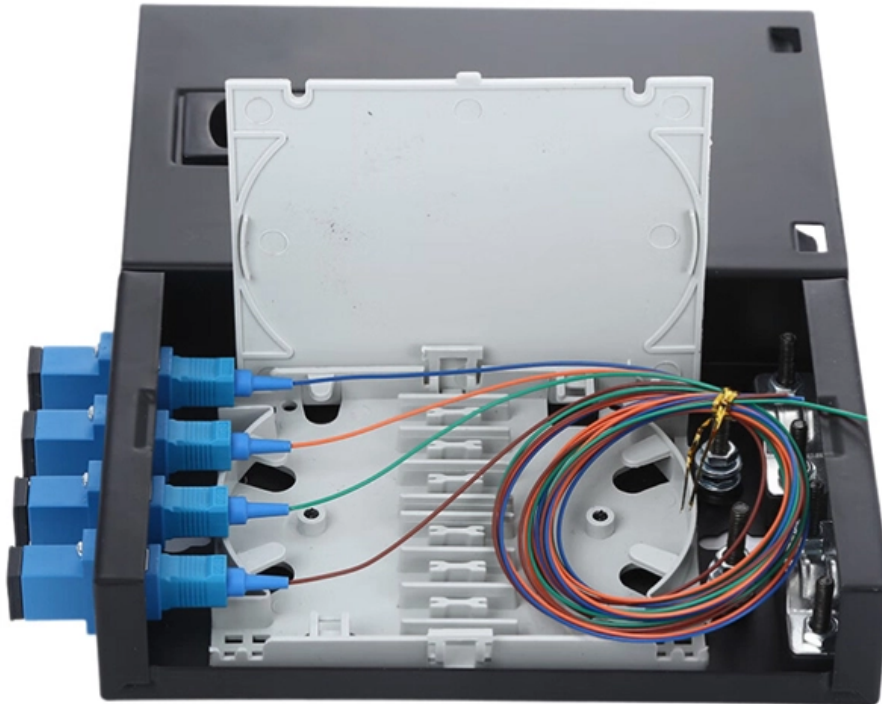

# **Telecom 144-core optical distribution box**

## Telecom 144-core optical distribution box

---

### 144 cores fiber cross connect cabinet

---

Telhwa's 144 cores fiber cross connect cabinet deliver exceptional density and reliability for enterprise, data center, and telecom applications. Engineered to

### Floor standing optical distribution frame cabinet 144 core

---

Adopting an integrated pull-out module with fusion, the transfer box has a large capacity and high density. The shell is made of high-quality cold rolled plates, which are lightweight, high-strength,