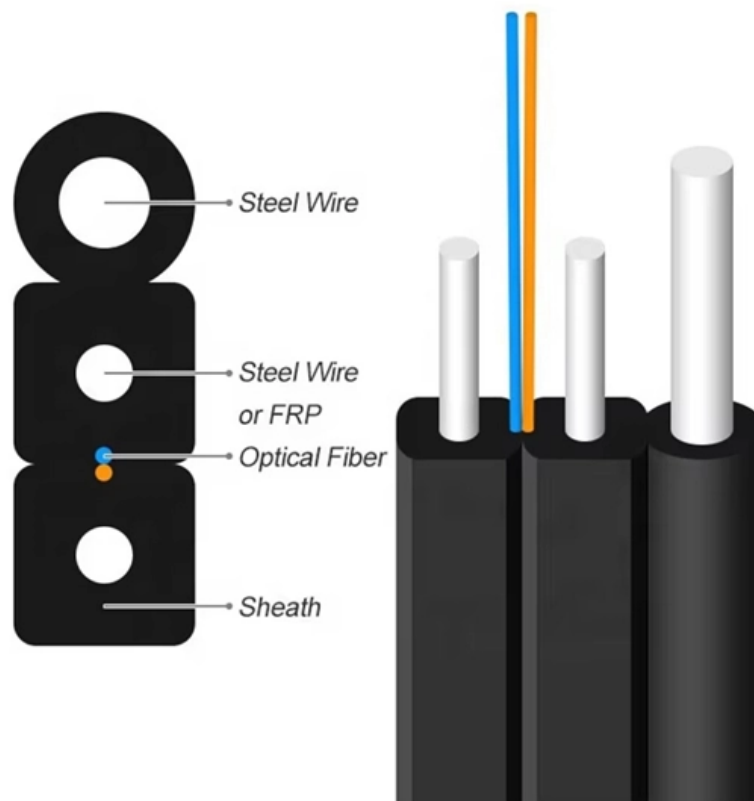

Tips and methods for selecting fiber optic terminal boxes

Overview

Discover how to select the best fiber optic terminal box for data centers, campus fiber backbones, outdoor FTTH networks, and enterprise fiber systems. Choosing the right fiber optic terminal box is less about buzzwords and more about matching physics and field reality to your site: where the box will live, how many cores you need now and later, how technicians will access it, and what level of environmental and mechanical protection the network. A Fiber Termination Box, also known as an optical termination box (OTB), is a compact, specialized enclosure designed for the organization, termination, splicing, and protection of fiber optic cables.

Tips and methods for selecting fiber optic terminal boxes

Fiber Termination Box 2025 Guide for IP65 and IP68

Compare fiber termination box types for IP65 and IP68 ratings in 2025. Find the best options for indoor, outdoor, and harsh environments with updated

Patch Cords: Patch cords are pre-terminated fiber optic cables with connectors on both ends. They are used to establish connections between

An In-Depth Exploration of Fiber Optic Distribution

It begins with an introduction to fiber optic technology and the pivotal role of distribution boxes in managing fiber optic cables. The article categorizes the