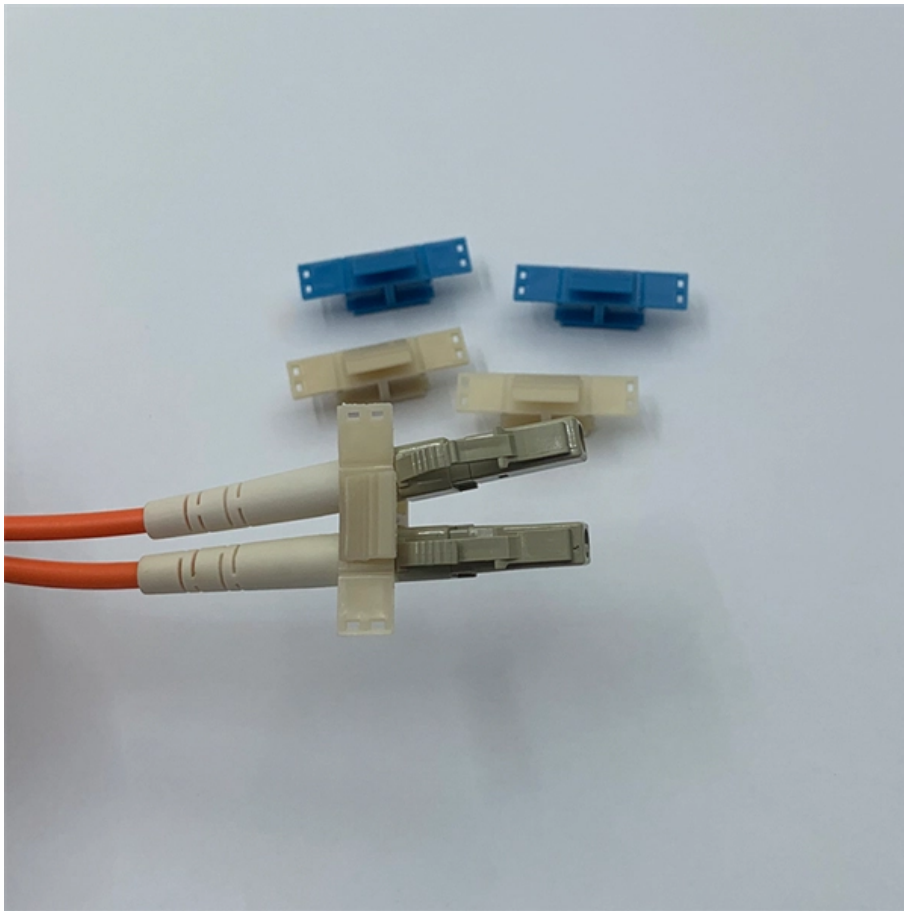

Type B cable tray

Type B cable tray

CABLE TRAY SYSTEMS GUIDE

The Ladder Tray features light, rugged, tubular steel construction. It is designed for mechanical support and strain relief in long runs of cable and creates a smooth gradual bend for cable. Rail and stringer

Cable management , Cable tray , Cable ladder rack , Eaton

Eaton's B-Line series metallic cable ladder systems are designed to provide superior strength to weight ratio while providing a lower total installed cost cable