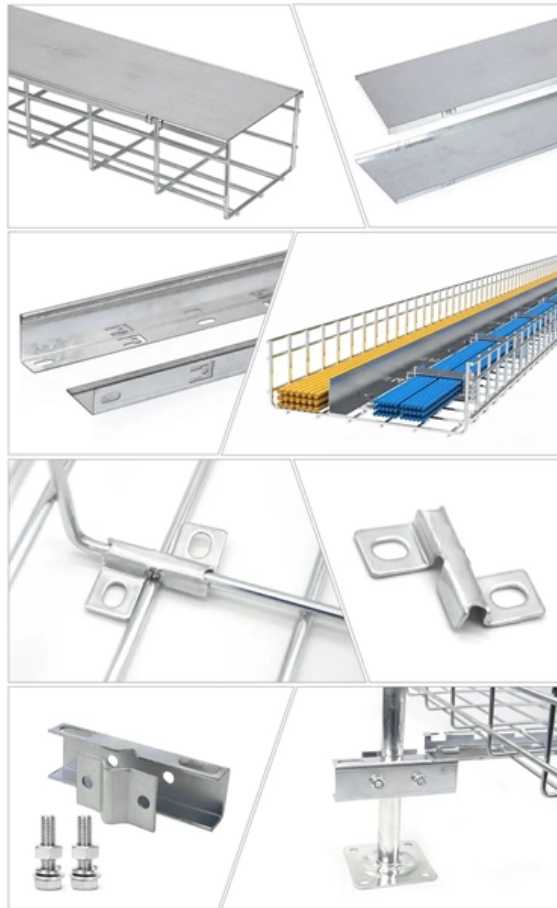

Wall-mounted network cabinet 8u