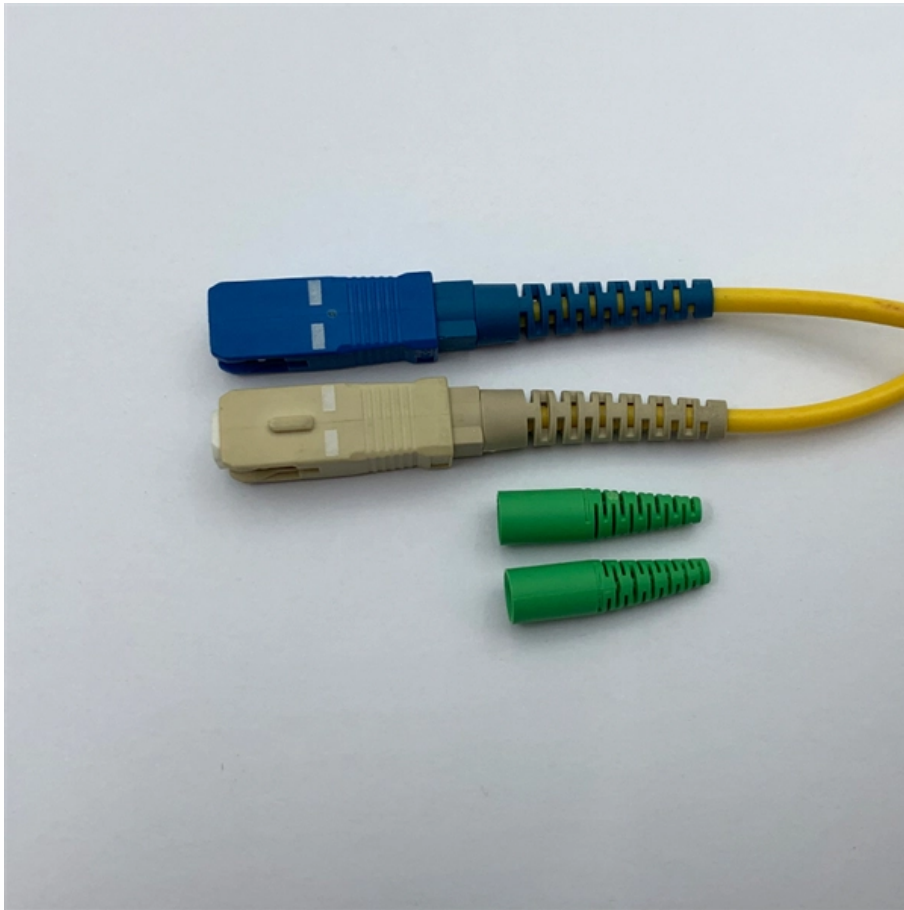

# **Western European 288-core optical distribution box**

## Overview

---

Optical distribution box MDB FA 288 is designed for the placement of 144 optical splices indoors and outdoor. was ISO9001 certificated company established in 2016, located in Ningbo, the biggest port city in China. It supports up to 288 cores and features SC/APC connectors that ensure secure and stable connectivity. This power cabinet guarantees reliable connectivity and optimal performance of your telecommunication.

## **Western European 288-core optical distribution box**

---