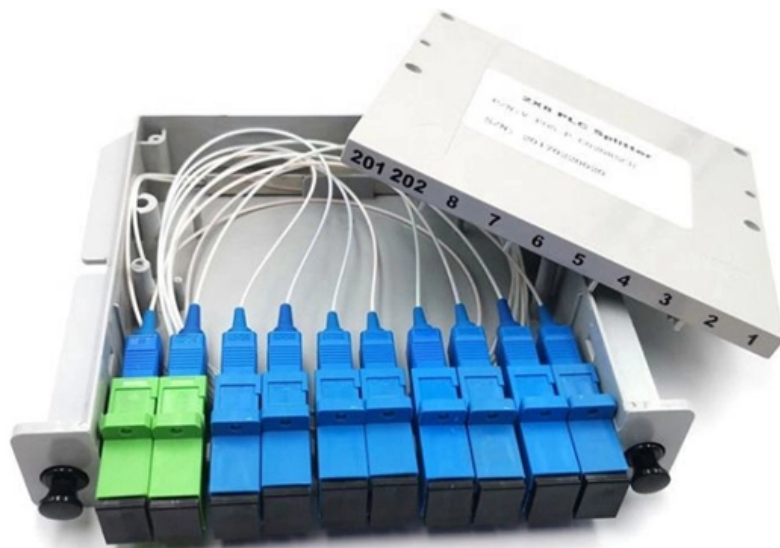

# What is an aljx distribution box

## What is an aljx distribution box

---

# Understanding Power Distribution Boxes: Types, Features, and

---

Power distribution boxes are vital components in electrical systems, providing safe and efficient electricity distribution across various applications. With numerous types available, including

## **What Is an Electrical Distribution Box? A Complete Guide**

---

An electrical distribution box serves as a centralized unit for distributing electrical power within various structures, effectively managing and