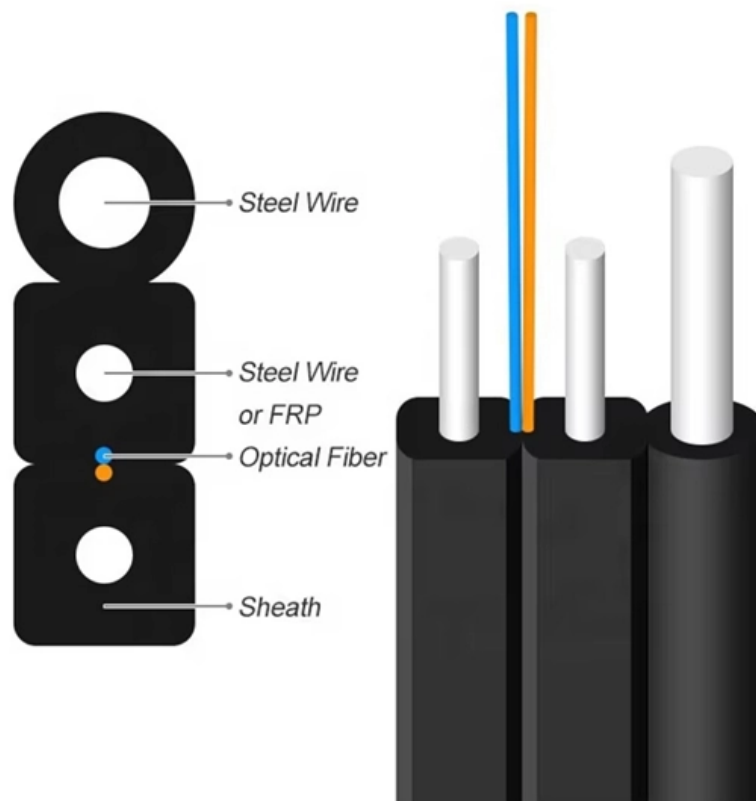

What kind of chart is used to make cable trays