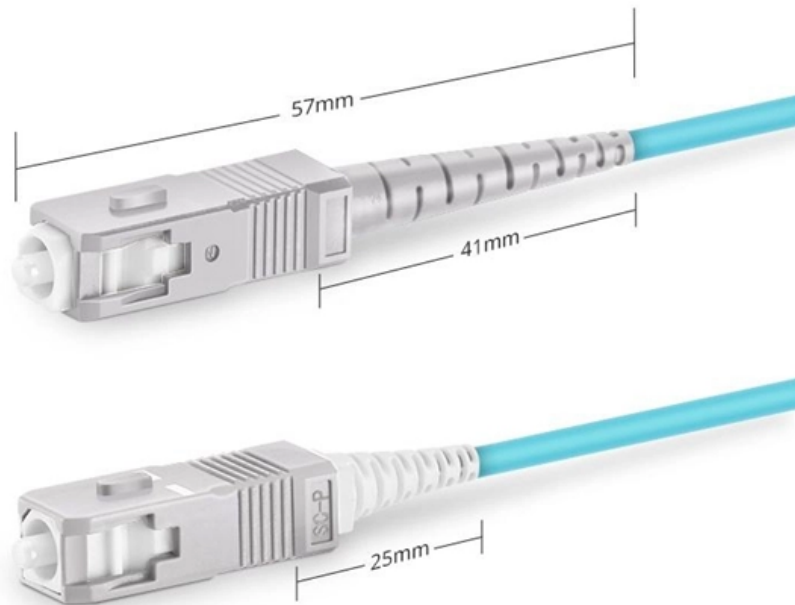

Which Russian cable tray elbow is the best

Simplex SC UPC

Which Russian cable tray elbow is the best

Explore Quality Cable Tray Elbows in Saudi Arabia

Cable Tray Elbows Welcome to Youmats, your premier destination for high-quality Cable Tray Elbows in Saudi Arabia. Whether you're managing a large-scale

Guide to cable support systems

Four different mesh cable tray types are available, depending on the requirements, area of application and cable quantity. The innovative Magic connection system of the GRM and G-GRM mesh cable

The trays are divided into several types: Perforated -- Cable tray box with small holes along its entire length, which guarantees stable temperatures and effective cooling. Optimal for voltages up to 1000

Vertical Cable Support Elbow , Ladder Trays , Cable Tray and Reels

The aluminum I-beam design of ITray is perfect for industrial installations with large diameter cables in long span situations, minimizing total tray width and creating a smooth transition between straight