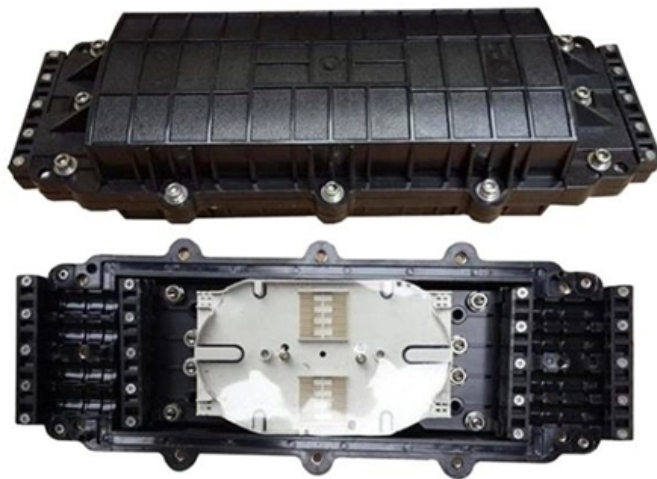

Wholesale of imported Saudi Arabian splice box single core

Wholesale of imported Saudi Arabian splice box single core

Distribution Boxes & Splicing Closures

All Categories-- Telecom & Networks---- Cable & Wires---- Face Plates & Keystones--
-- Patch Panels & Patch Cords---- Modular & Connectors---- Network Cabinets----
Distribution Boxes &

48 Core Optical Fiber Splice Box Horizontal Type Telecom Waterproof

48 Core Optical Fiber Splice Box Horizontal Type Telecom Waterproof Fosc 3 Inlet 3 out
Port Joint Closure 24 Factory Wholesale, Find Details and Price about Fiber Optic Closure
Box Adapter

Splice boxes , Phoenix Contact

Splice boxes ensure continuously reliable real-time data transmission. With their compact and uniform design, the splice boxes for both the DIN rail and 19" mounting provide ample interior space for the

1U Fusion splice tray kit (max. 24-fiber)

This 19-HD fusion splice tray kit is delivered with one complete splice tray unit and accessories of one tray cover. Two fibre management half-spools, two fusion splice holders, twenty-four heat shrink