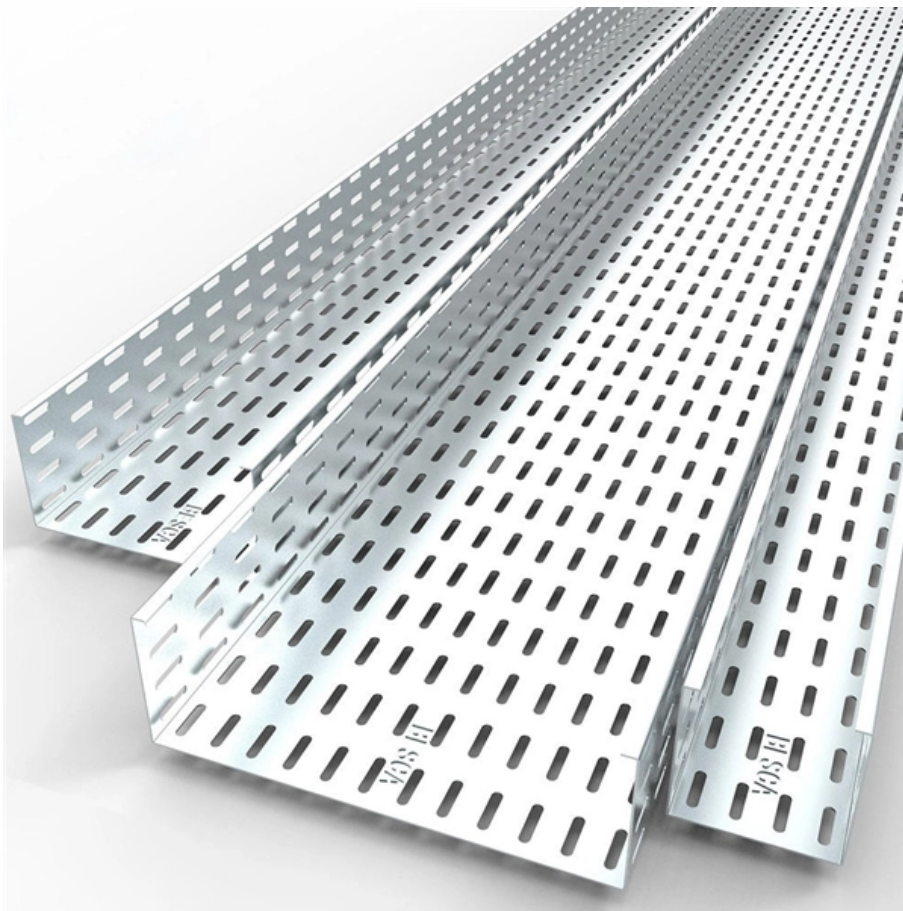

# Wireless Terminal Box

### **DOBRY Fixed Wireless Terminal Series**

---

The fixed wireless terminal can connect to any landline telephone. The units take any standard GSM /3G/4G SIM card and send all calls over the cellular network; allowing users to take advantage of