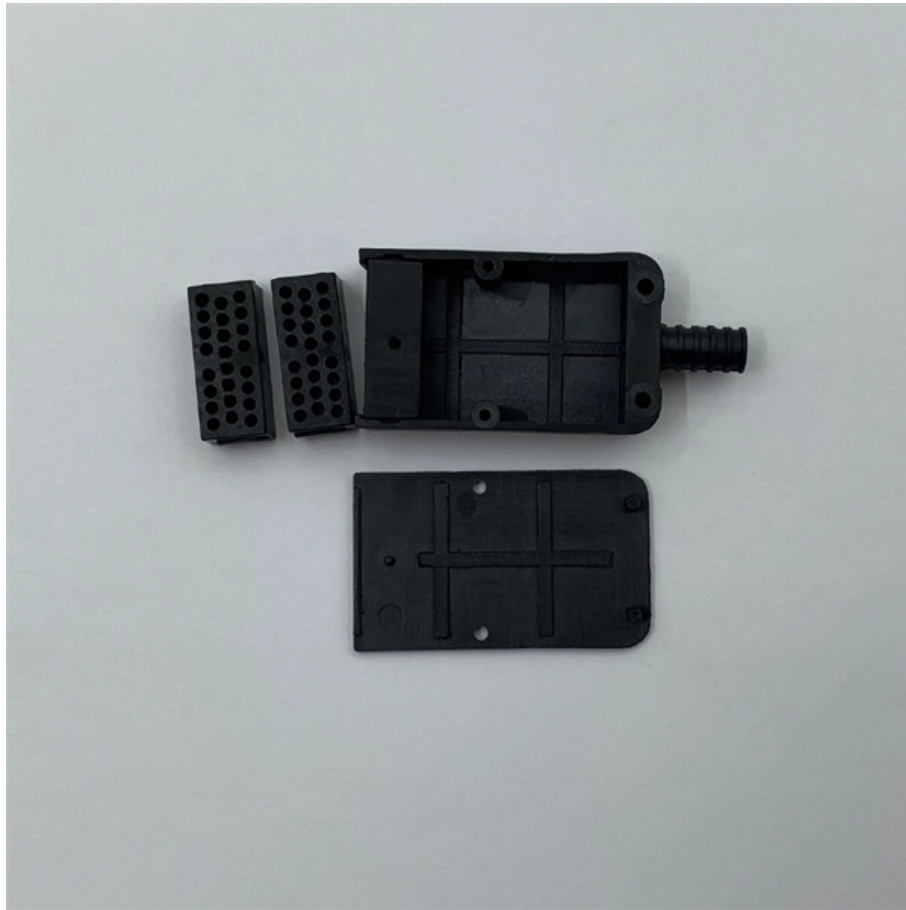

# **ZENHE Terminal Distribution Box**

## ZENHE Terminal Distribution Box

---

### **6 Core Fiber Distribution Box Fiber Optic Terminal Box FTTH CTO Joint Box**

---

This terminal box terminates up to 12-24 fiber optic cables, offers spaces for splitters and up to 12-24 fusions, allocates 6 x SC Duplex adapters or 6 x LC Quad adapters and working under both indoor

## **HJ Outdoor Fiber Optic Terminal Box Metal Wall Mount Waterproof**

---

The optical cable terminal box series serves as an auxiliary device for terminal distribution within optical fiber transmission networks. It is suitable for the direct and branch splicing of indoor or outdoor